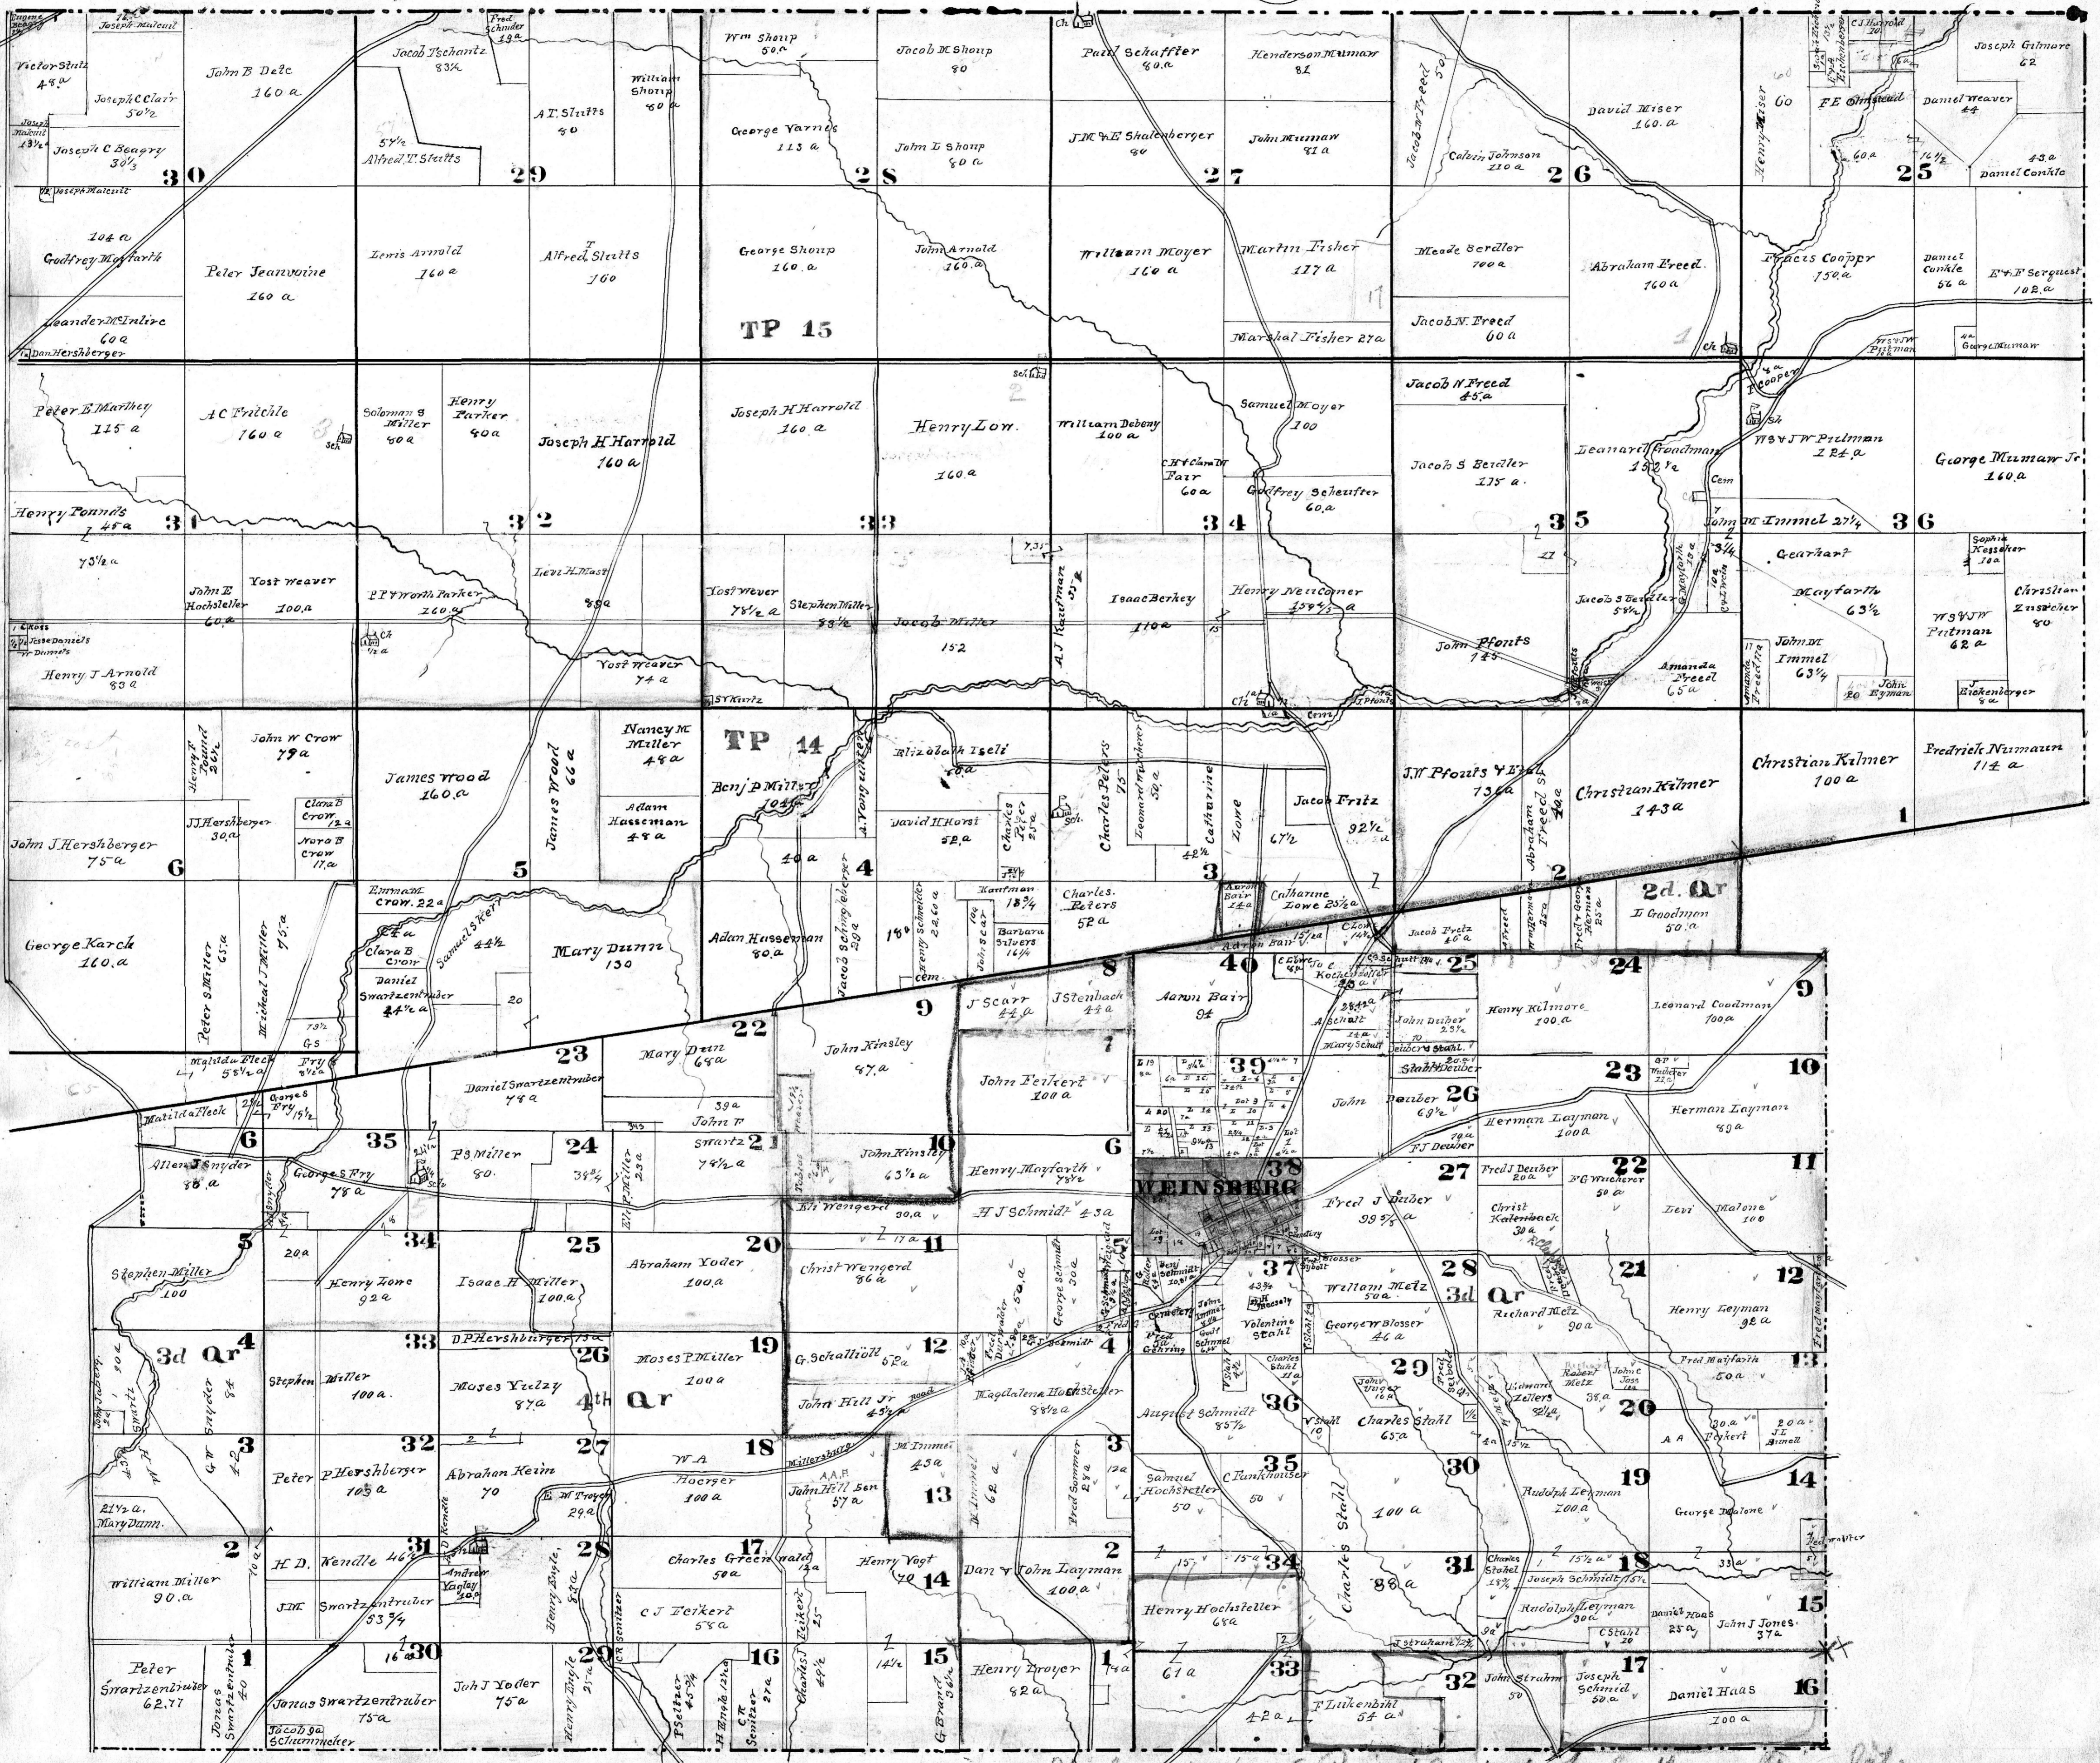

PAINT

SCALE 80 RODS TO ONE INCH

RANGE 11

TOWNSHIP 15

Walnut Creek Paint Joint Sub. Iowa River lots