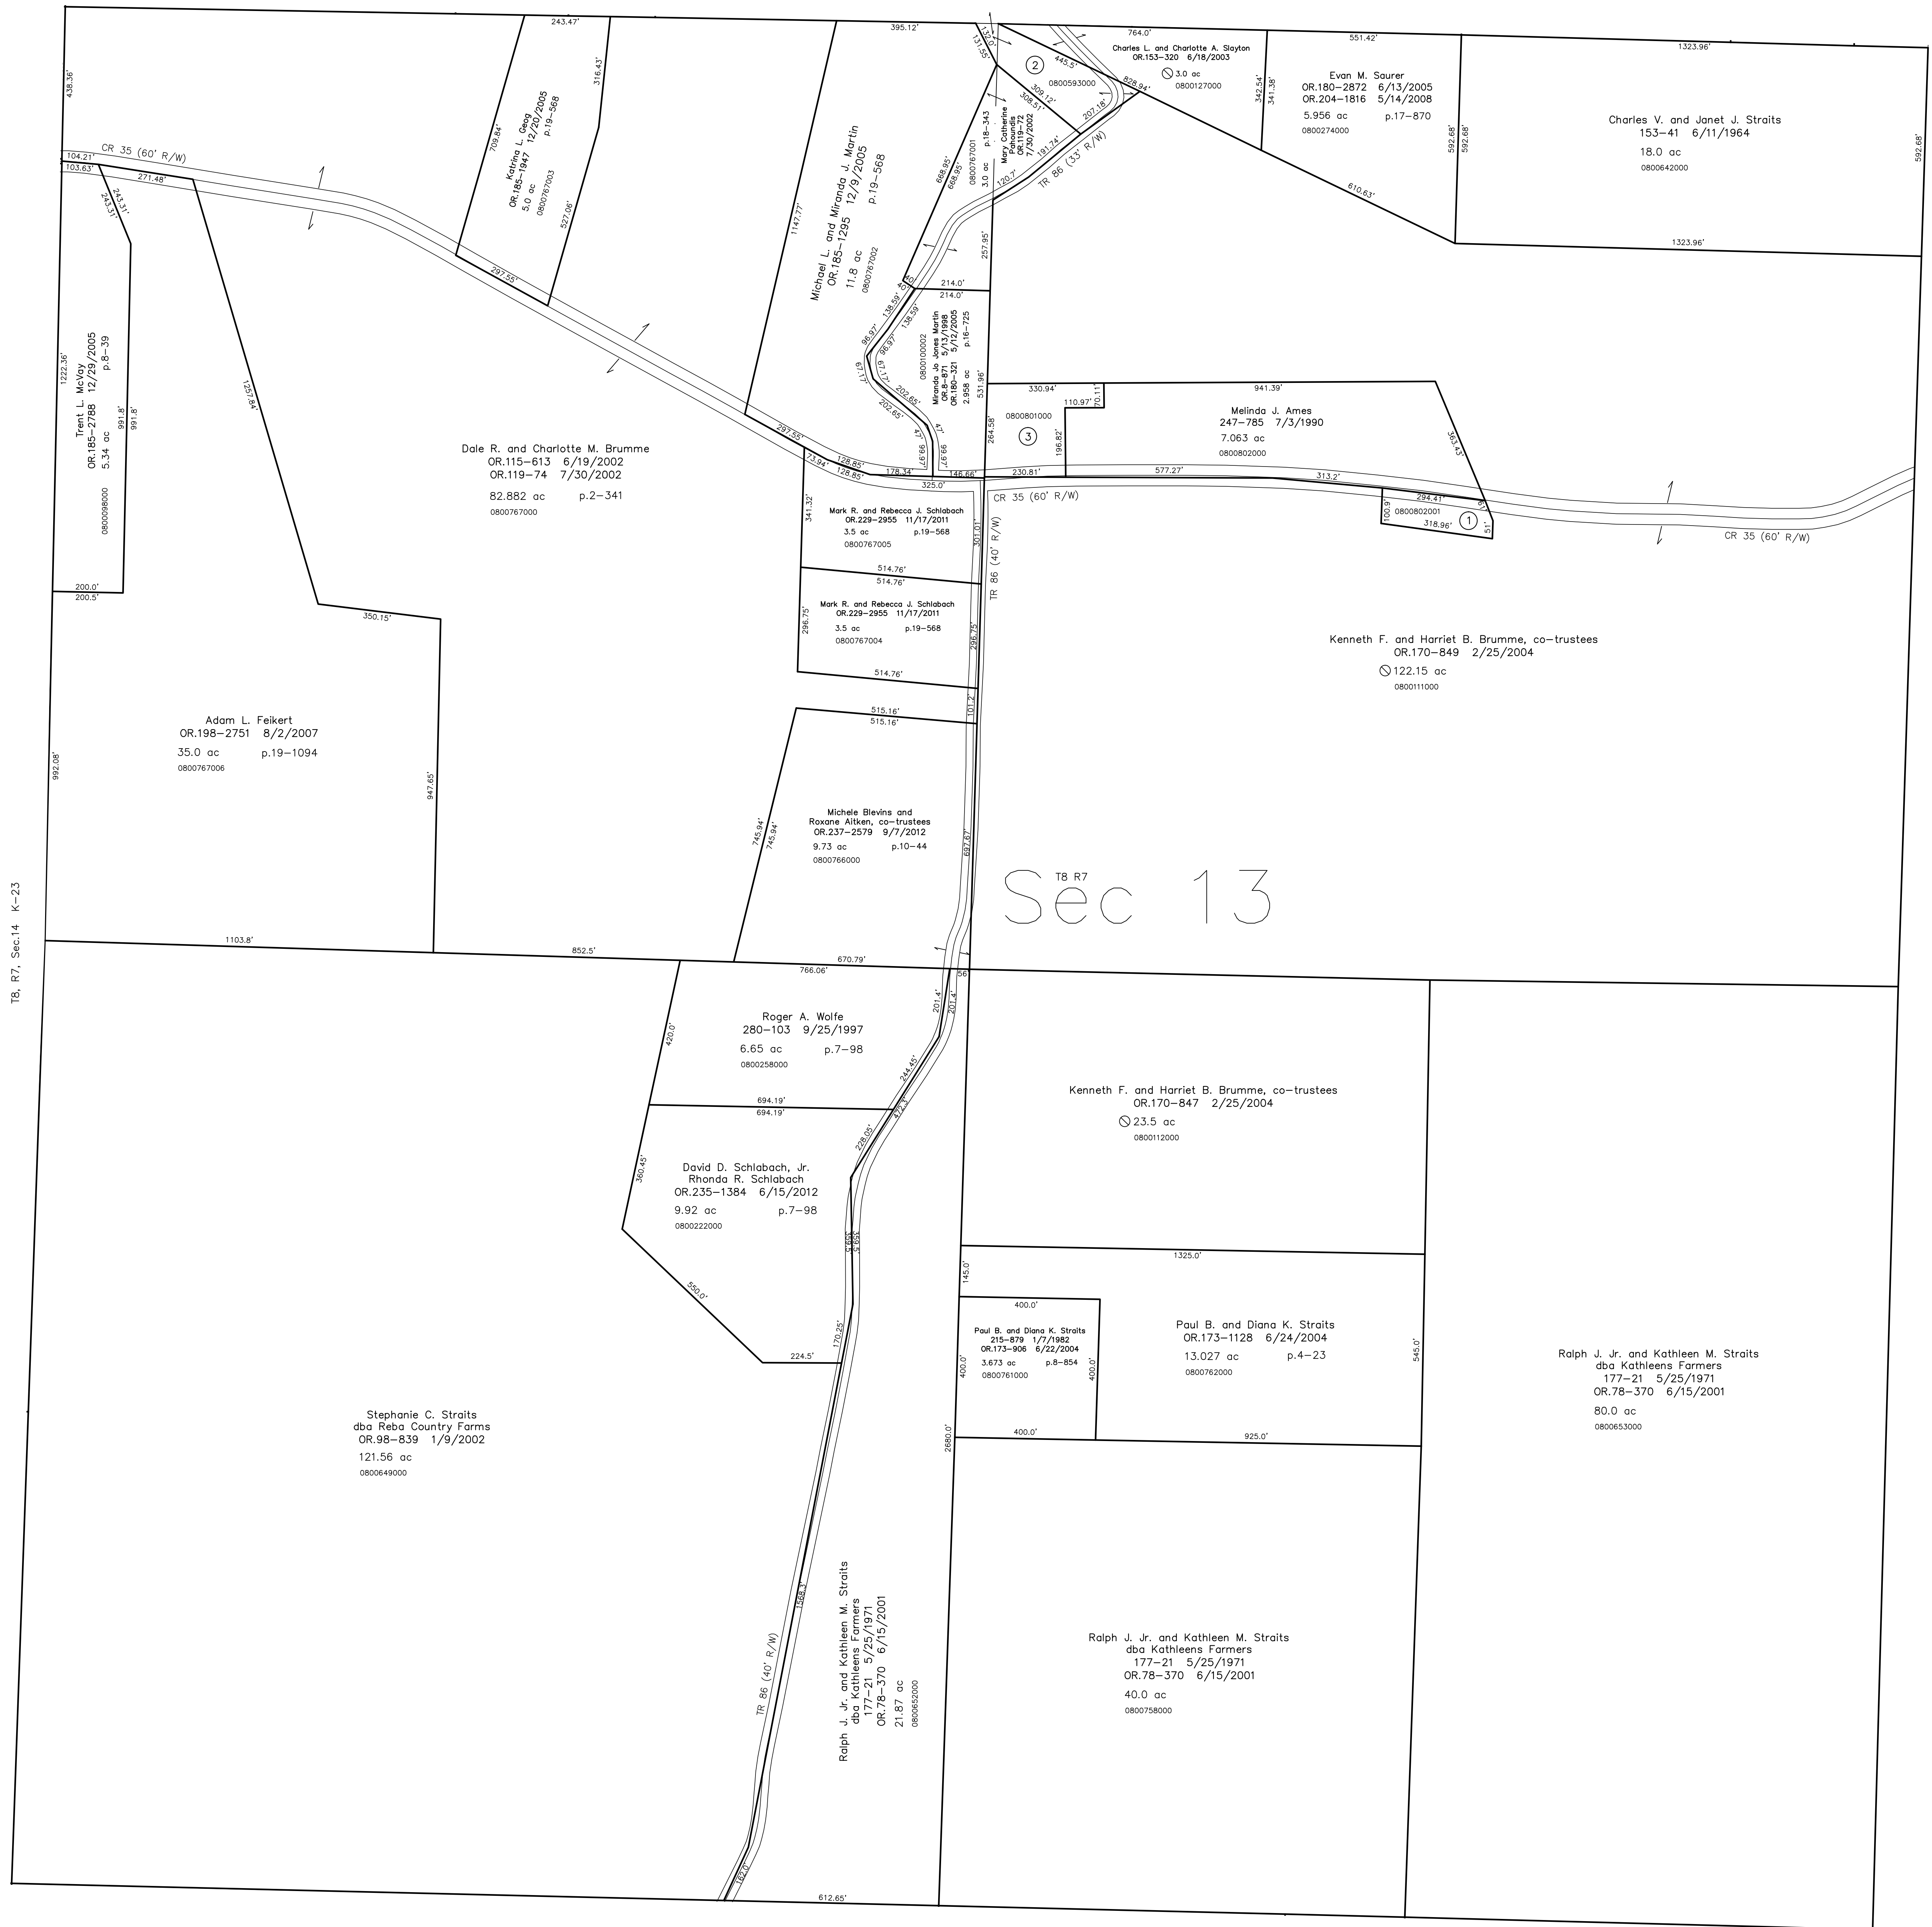

T8, R7, Sec.14 K-23

Mechanic Township T8, R7, Sec.12 MC-03

Last Revision: 9/7/2012
T-8, R-7, Sec.13
Killbuck Twp.
Holmes County, Ohio

⊙ new survey required for next transfer

K-28