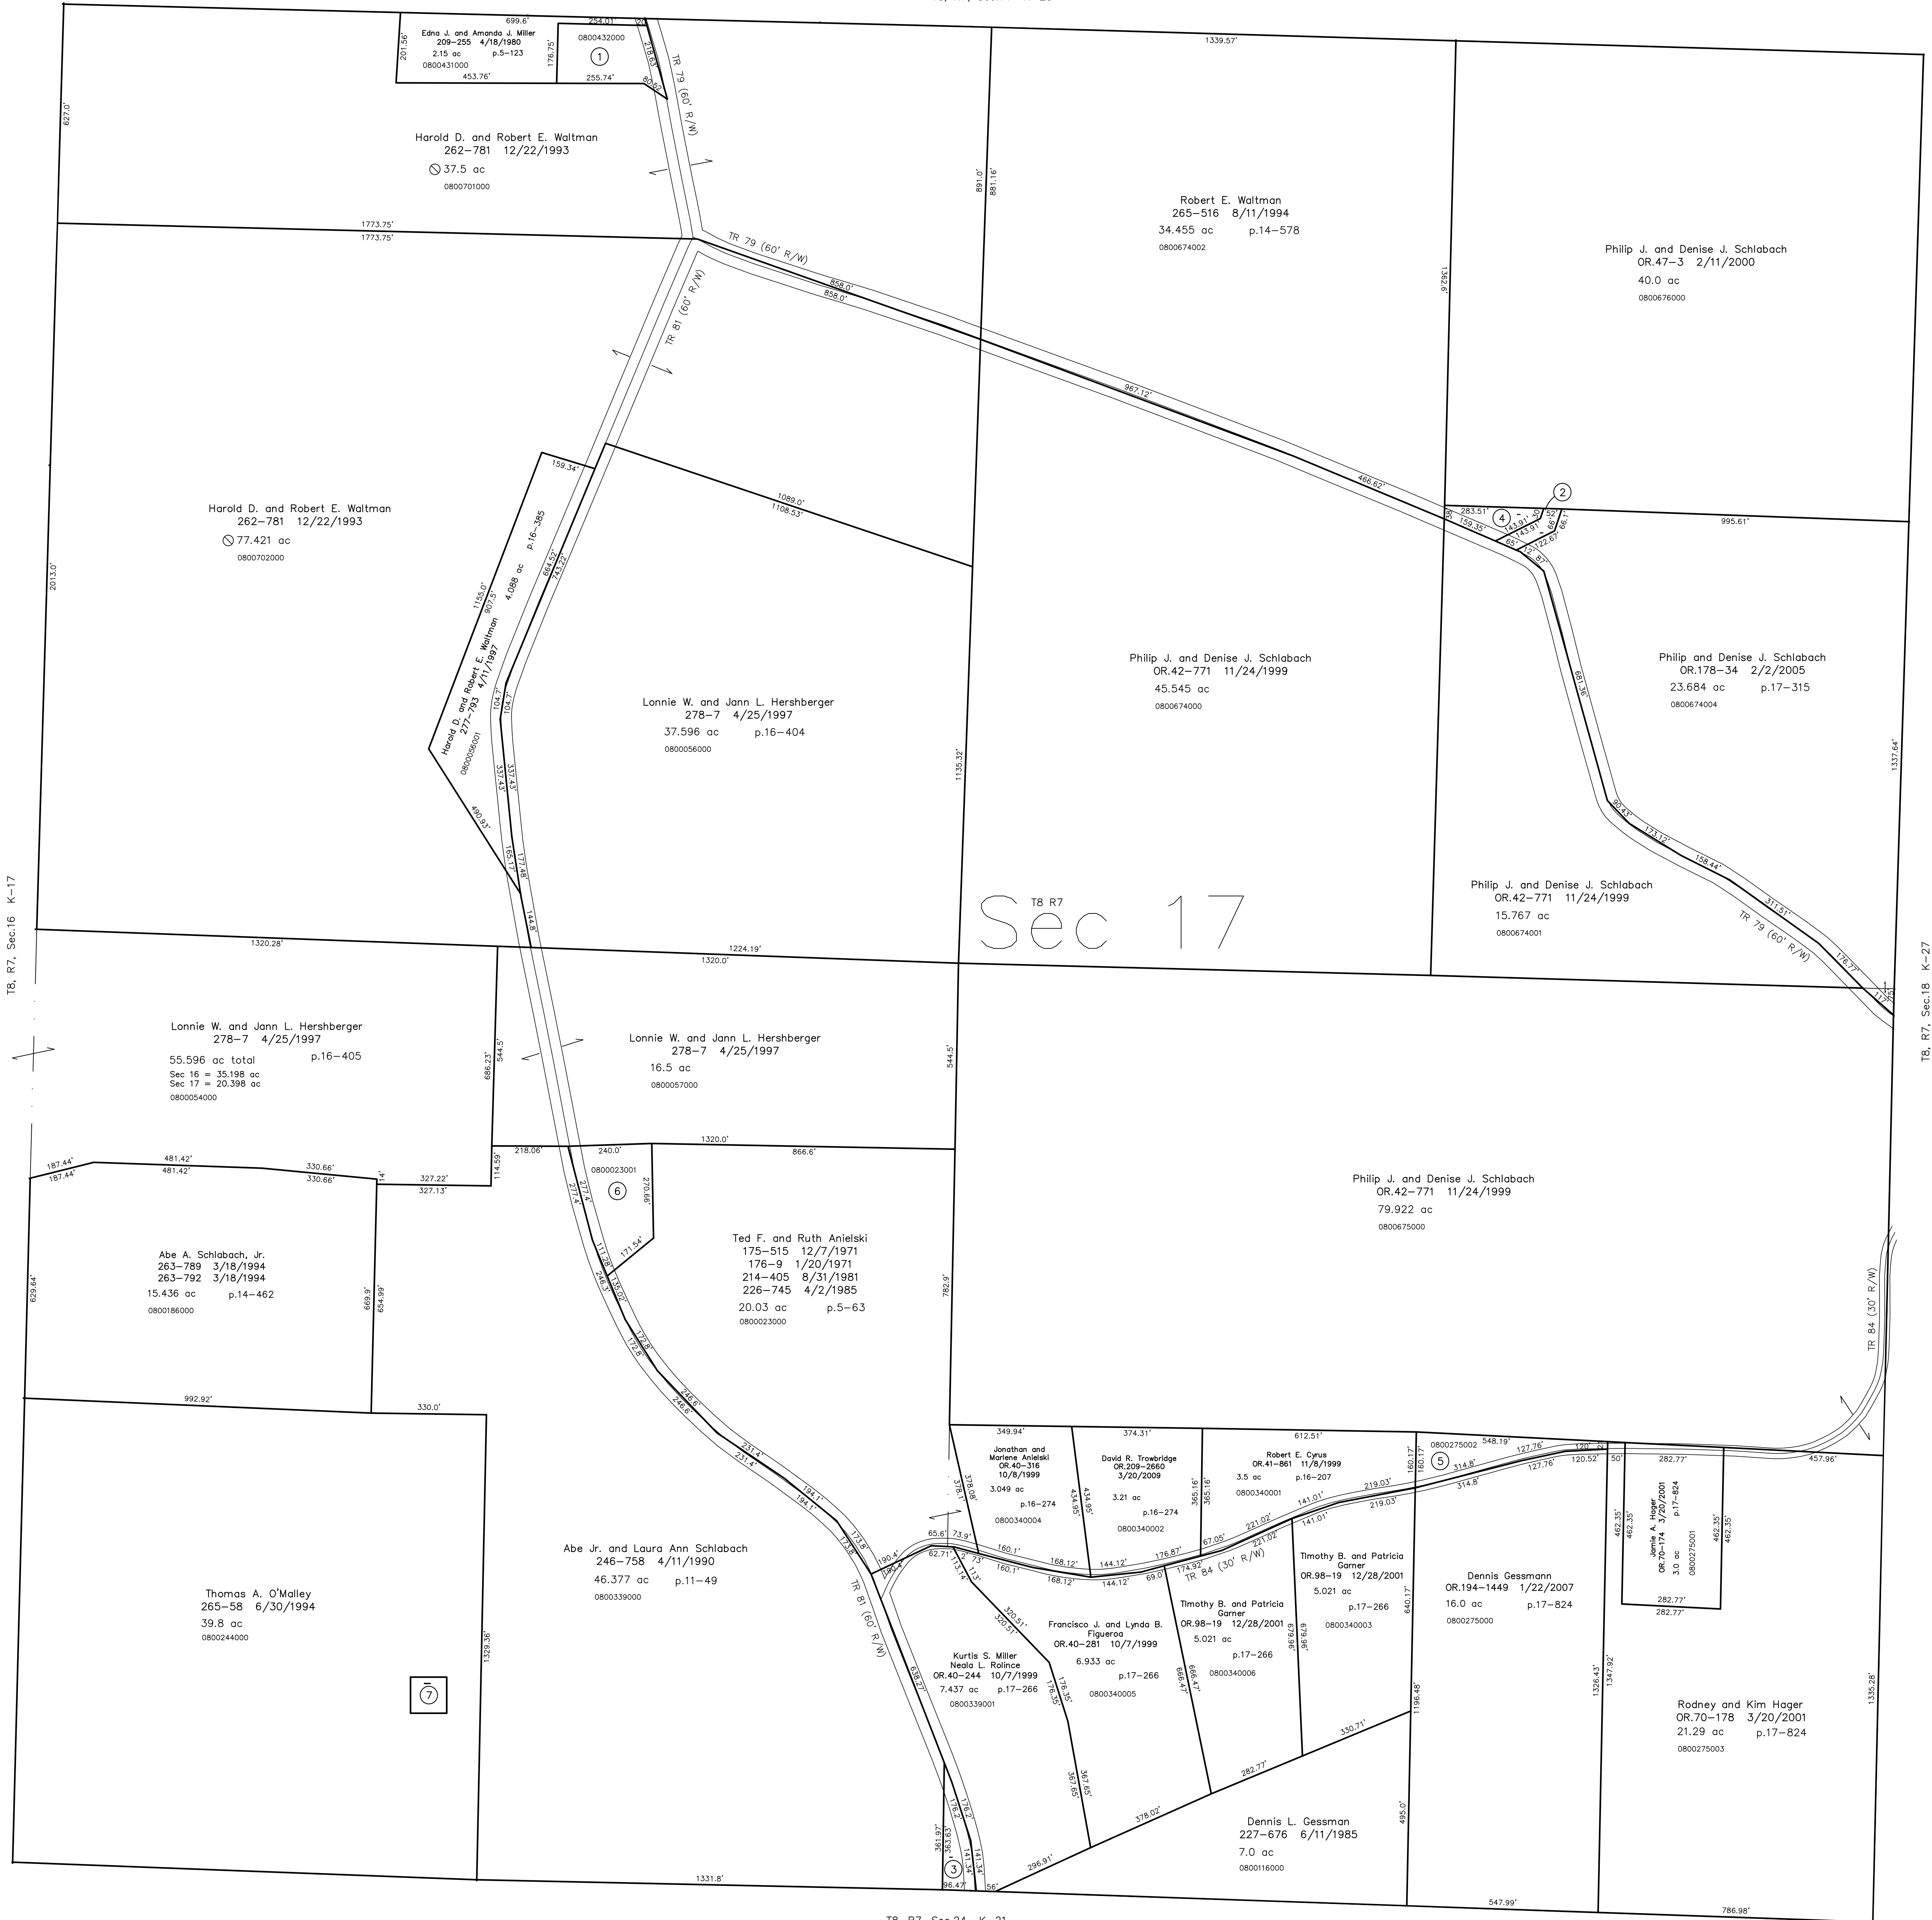

- 0800432000 ① Amanda J. and Edna Miller
  242-31 1/18/1989
  1.0 ac
- 0800674003 ② Philip J. and Denise J. Schlabach
  OR.47-3 2/11/2000
  0.208 ac p.17-314
- 0800340000 ③ Abe Jr. and Laura Anne Schlabach
  275-41 8/30/1996
  0.49 ac p.16-211
- 0800674005 ④ Philip and Denise J. Schlabach
  OR.178-34 2/2/2005
  0.419 ac p.17-315
- 0800275002 ⑤ Jamie A. Hager
  OR.184-3001 11/17/2005
  1.01 ac p.17-824
- 0800023001 ⑥ Darryl E. Noah and Betty L. Duval
  26197-2178 6/11/2007
  1.5 ac p.19-1004
- 0800893000 ⑦ cemetery?
  ex on 109-384
  0.2 ac

T8, R7, Sec.16 K-17

T8, R7, Sec.18 K-27

T8 R7
Sec 17

Last Revision: 3/20/2009

T-8, R-7, Sec.17
Killbuck Twp.
Holmes County, Ohio

⊙ new survey required
for next transfer

K-22