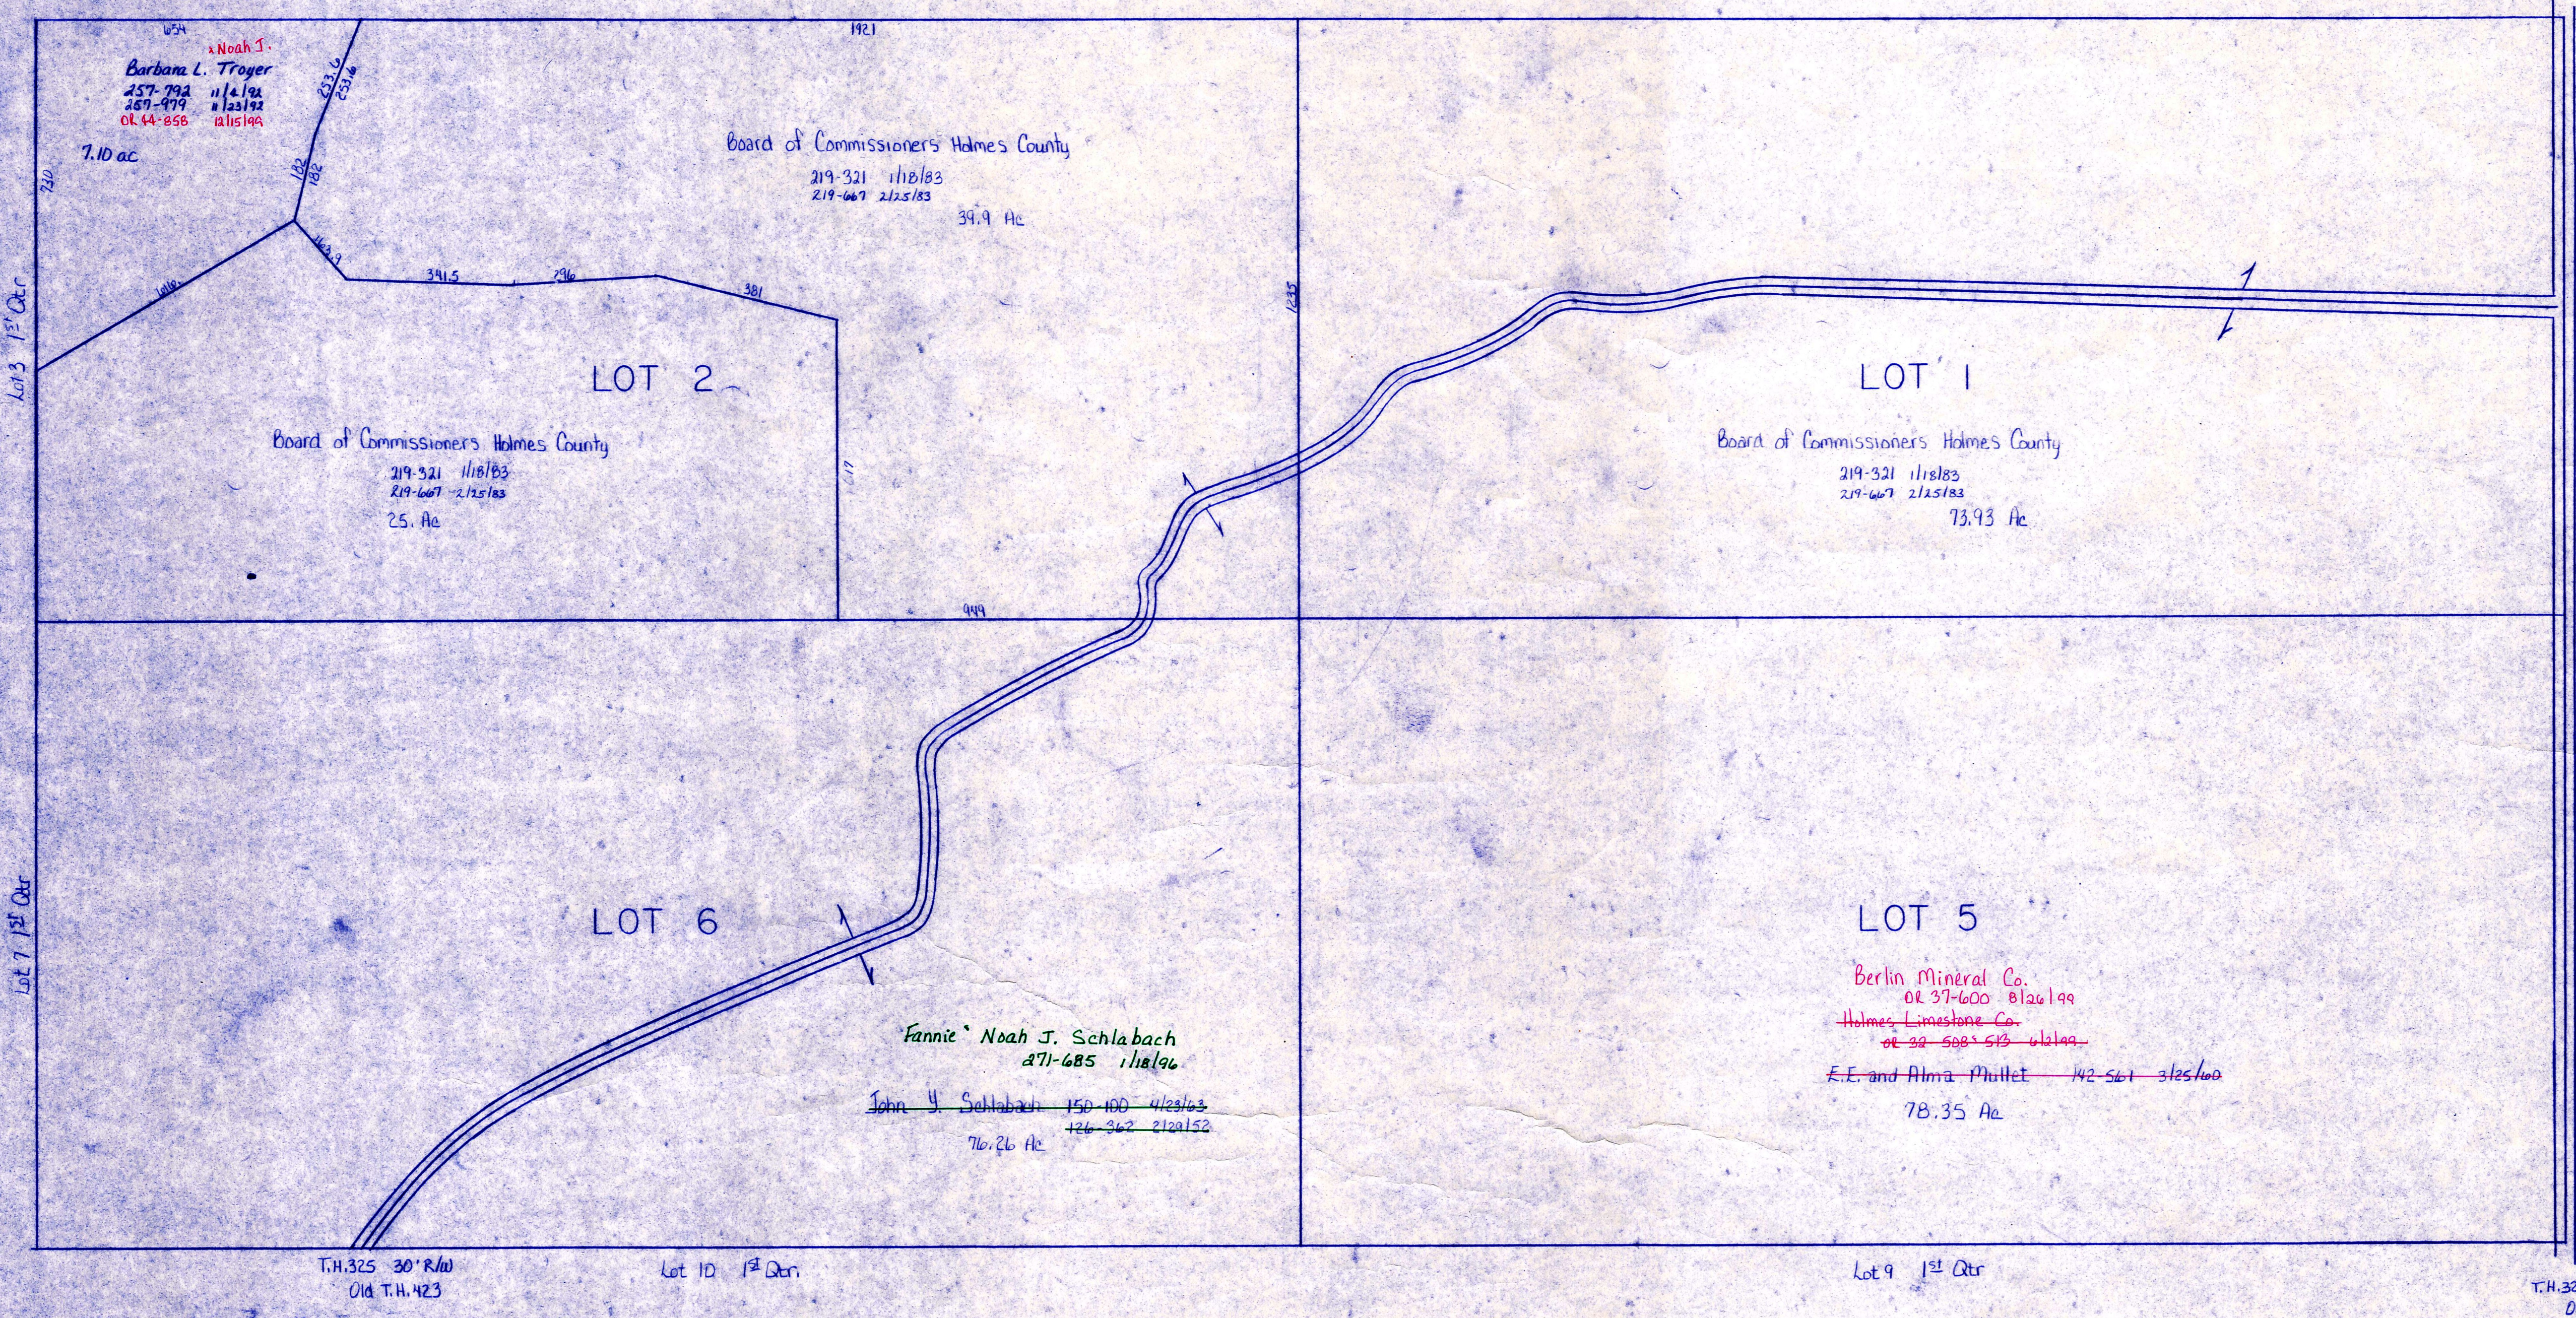

PRairie Twp.

T.H. 326 40' R/W
Old T.H. 114

T-9, R-7, 1st Qtr.
Lots 1, 2, 5, 6
HARDY TWP.